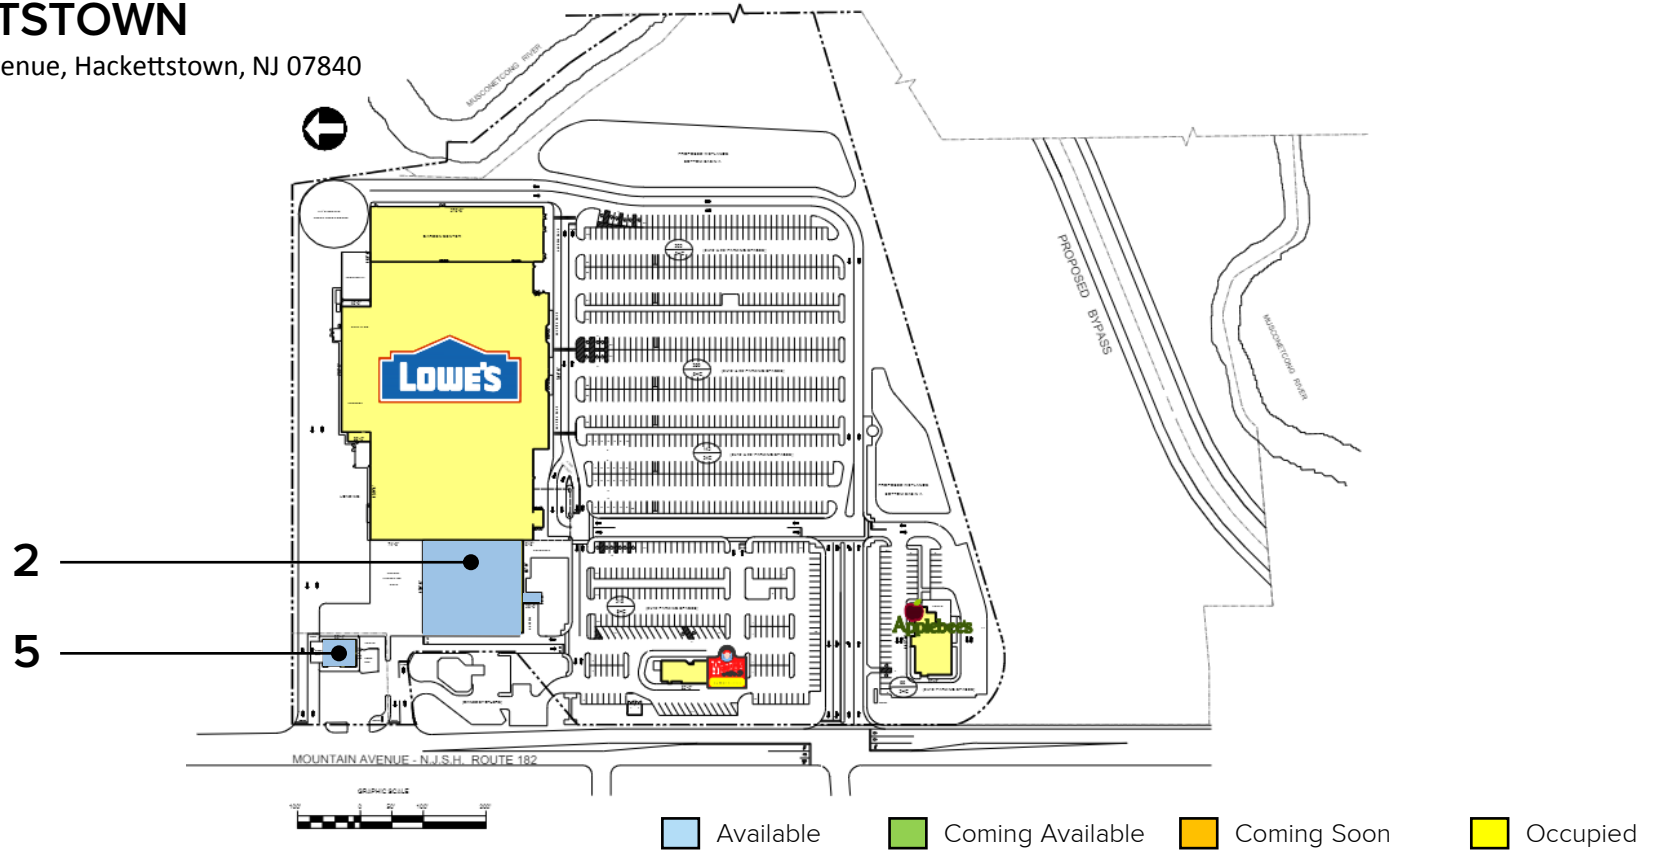

HACKETTSTOWN

15 Mountain Avenue, Hackettstown, NJ 07840

Available Spaces

2	24,443 SF	5	2,294 SF
---	-----------	---	----------

Current Tenants

1	Lowe's	158,340 SF	3	Wendy's	3,500 SF	4	Applebee's Neighborhood Grill	5,929 SF
---	--------	------------	---	---------	----------	---	-------------------------------	----------